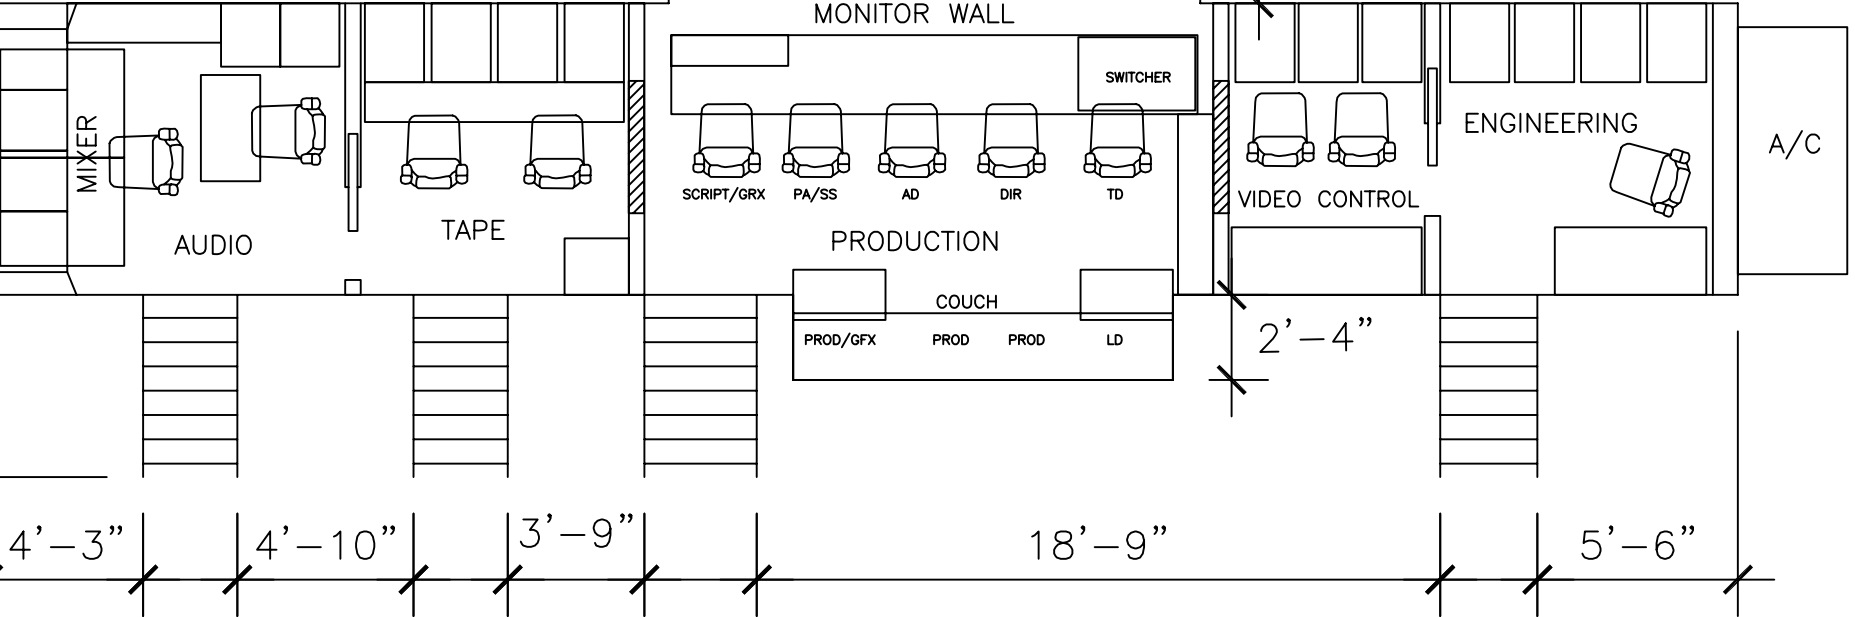

REAR

STREET SIDE

FRONT

48'-0"

3'-0"

8'-0"

5'-0"

2'-4"

2'-4"

CURB SIDE

TRUCK HEIGHT 13' 4"

7635 Airport Business Park Way
 Van Nuys, Ca 91406
 PH: (818) 902 9500
 Fax: (818) 902 0140

DT - 1

TRUCK LAYOUT

SIZE	FSCM NO.	DWG NO.	11/14/2007	REV
SCALE	NOT TO SCALE		SHEET	